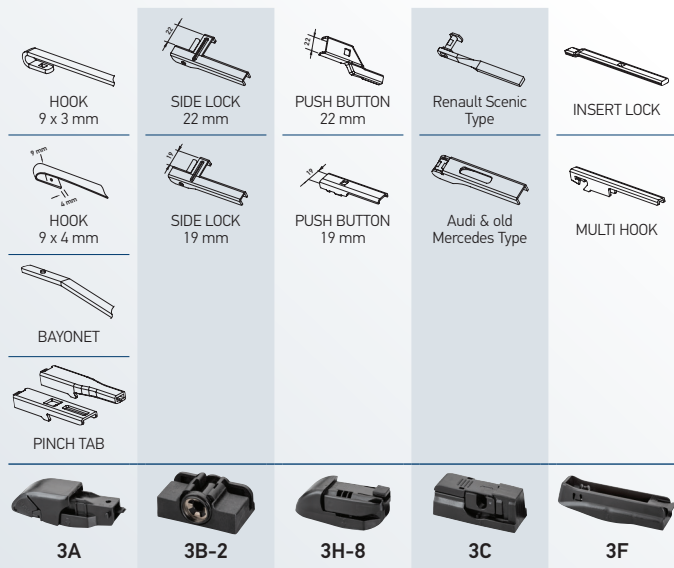

DETAILS

VARIANTS

Short Code	Length inch	Length mm	Adapter	Part number
W35	14"	350 mm	3A, 3B-2, 3H-8, 3C, 3F	358004141
W40	16"	400 mm	3A, 3B-2, 3H-8, 3C, 3F	358004161
W45	18"	450 mm	3A, 3B-2, 3H-8, 3C, 3F	358004181
W48	19"	475 mm	3A, 3B-2, 3H-8, 3C, 3F	358004191
W50	20"	500 mm	3A, 3B-2, 3H-8, 3C, 3F	358004201
W53	21"	525 mm	3A, 3B-2, 3H-8, 3C, 3F	358004211
W55	22"	550 mm	3A, 3B-2, 3H-8, 3C, 3F	358004221
W60	24"	600 mm	3A, 3B-2, 3H-8, 3C, 3F	358004241
W65	26"	650 mm	3A, 3B-2, 3H-8, 3C, 3F	358004261