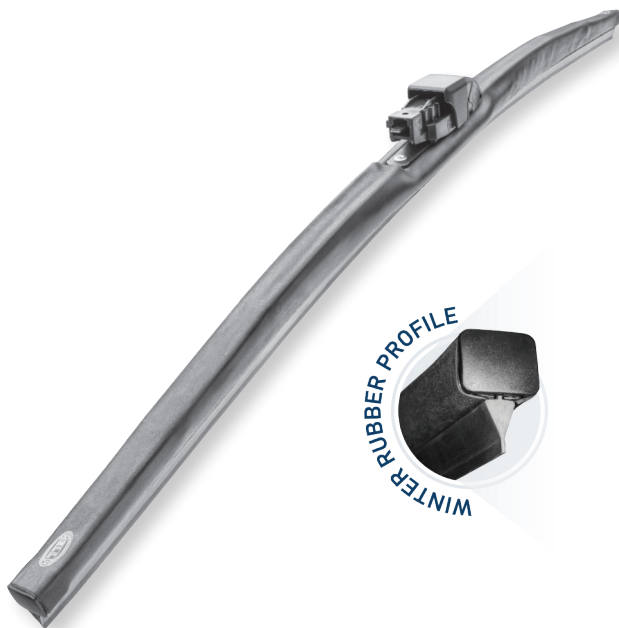

PRODUCT FEATURES

TECHNOLOGY TRENDS

- → Specific to certain markets with harsh winters
- → For both cars & trucks

CHALLENGES

- → Right design to prevent joints from freezing
- → Right Performance and price

SOLUTION (BY HELLA)

- → Short range
- → Solid rubber cover construction
- → Multi-clip > Extended coverage

Winter weather conditions, such as blowing snows, freezing rain and road salt are very hard on wiper blades. HELLA winter blades have a tougher tensile strength that allows them to sweep off the snow on your windscreen, streak free, without clogging up. They have a solid and stable frame construction that resists deformation even under the toughest wiping conditions.