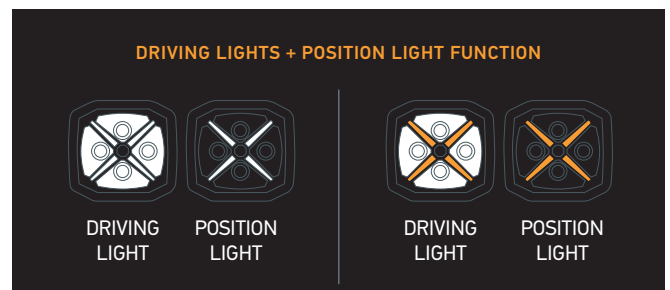

PROGRAM OVERVIEW

Product Image	Variant	Description	Position Light Colour	Part Number
	HELLA X-TREME 3.6" LED Cubes	XT-3C Set with Combo beam	White or amber (connection optional)	358233831
		XT-3S Set with Spot beam		358233841
		XT-3F Set with Flood Beam		358233851
	HELLA X-TREME 3.6" LED Cubes - Amber	XT-3A Amber lens with Spot Beam	White or amber (connection optional)	358233941