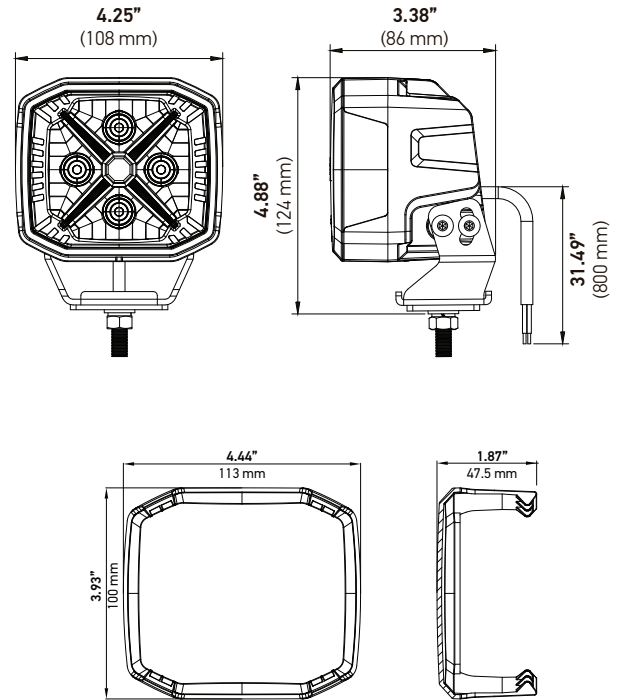

Stone Shield Included