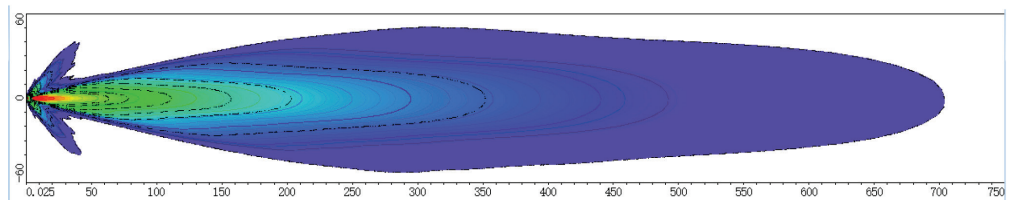

# ILLUMINATION

The light distribution shows two operational headlamps.

HELLA X-Treme 3.6 inch - Combo

HELLA X-Treme 3.6 inch - Spot

HELLA X-Treme 3.6 inch - Flood

HELLA X-Treme 3.6 inch - Amber - Spot

# ILLUMINATION

The light distribution shows two operational headlamps.

HELLA X-Treme 4.3 inch - Combo

HELLA X-Treme 4.3 inch - Spot

HELLA X-Treme 4.3 inch - Flood

HELLA X-Treme 4.3 inch - Amber - Spot