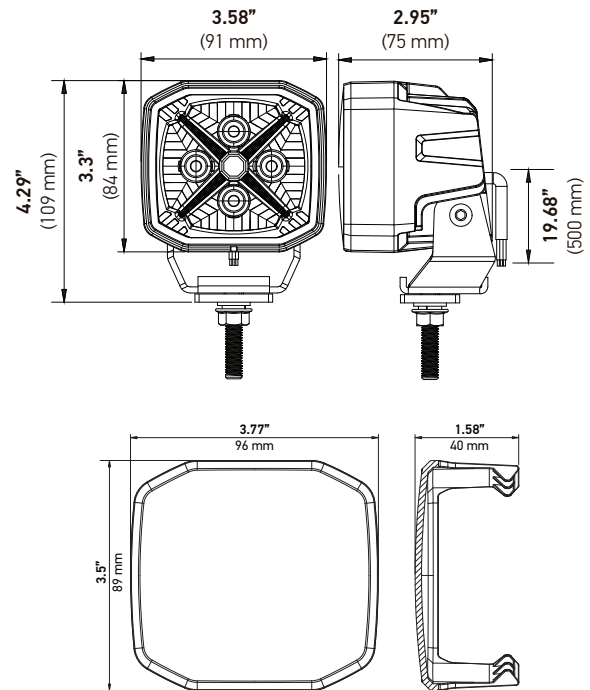

Dimensional sketch

Stone Shield Included