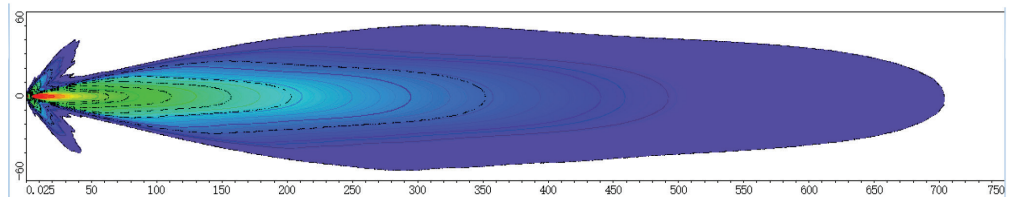

ILLUMINATION

The light distribution shows two operational headlamps.