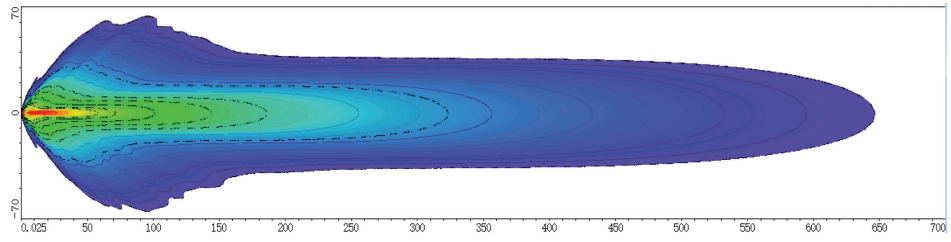

# ILLUMINATION

The light distribution shows two operational headlamps.

HELLA X-Treme 3.6 inch - Combo

HELLA X-Treme 3.6 inch - Spot

HELLA X-Treme 3.6 inch - Flood

HELLA X-Treme 3.6 inch - Amber - Spot

# ILLUMINATION

The light distribution shows two operational headlamps.

HELLA X-Treme 4.3 inch - Combo

HELLA X-Treme 4.3 inch - Spot

HELLA X-Treme 4.3 inch - Flood

HELLA X-Treme 4.3 inch - Amber - Spot