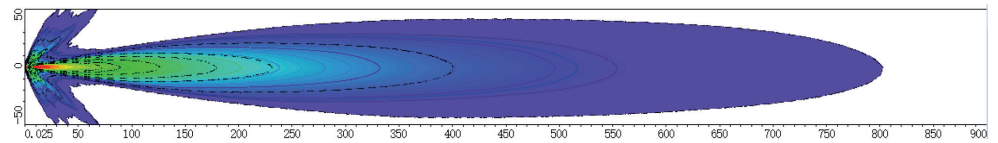

# ILLUMINATION

The light distribution shows two operational headlamps.

HELLA X-Treme 3.6 inch - Combo

HELLA X-Treme 3.6 inch - Spot

HELLA X-Treme 3.6 inch - Flood

HELLA X-Treme 3.6 inch - Amber - Spot

# ILLUMINATION

The light distribution shows two operational headlamps.

HELLA X-Treme 4.3 inch - Combo

HELLA X-Treme 4.3 inch - Spot

HELLA X-Treme 4.3 inch - Flood

HELLA X-Treme 4.3 inch - Amber - Spot