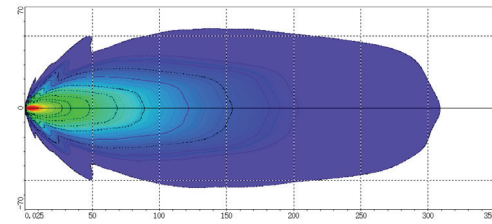

# ILLUMINATION

The light distribution shows two operational headlamps.

HELLA X-Treme 3.6 inch - Combo

HELLA X-Treme 3.6 inch - Spot

HELLA X-Treme 3.6 inch - Flood

HELLA X-Treme 3.6 inch - Amber - Spot

# ILLUMINATION

The light distribution shows two operational headlamps.

HELLA X-Treme 4.3 inch - Combo

HELLA X-Treme 4.3 inch - Spot

HELLA X-Treme 4.3 inch - Flood

HELLA X-Treme 4.3 inch - Amber - Spot