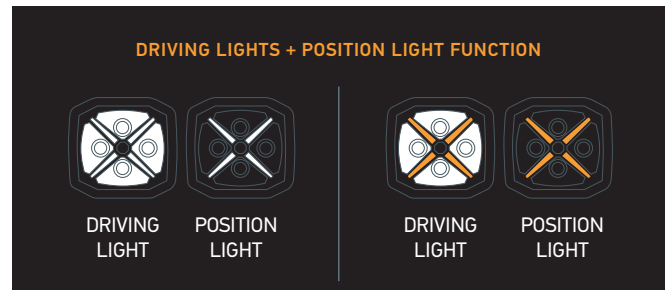

## X-TREME XT-4 (4.3 INCHES)

Technical data	
Rated voltage	Multi-voltage
Operating voltage	12 – 24 V DC
Power consumption	60 W
Light function	Auxiliary high beam headlamp and PO light + Lateral position light
Light source	LED
Colour temperature	5,700 K (headlamp) / 3,000 K (Amber)
Material	Housing: Aluminum Bezel: Plastic (ABS) Lens: PC (Polycarbonate) Bracket: Aluminum
Housing colour	Black
Weight	1,200 g
Temperature range	Ambient temperature: -30 °C to +60 °C Storage temperature: -40 °C to +80 °C
Degree of protection	IP 69K, IP 67
Type approval	ECE R10 (EMC), CISPR25 Class 3
Number of LEDs	40
Mounting	Upright
Connection	3.14" (80 mm) cable with open ends
Application	Trucks, SUVs, off-road vehicles, off-roaders

### Dimensional sketch

Stone Shield Included