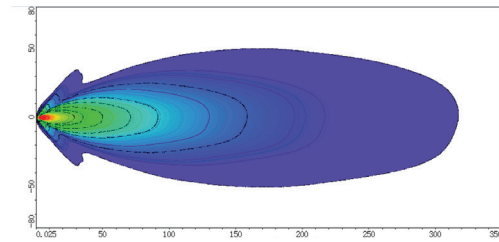

# ILLUMINATION

The light distribution shows two operational headlamps.

HELLA X-Treme 3.6 inch - Combo

HELLA X-Treme 3.6 inch - Spot

HELLA X-Treme 3.6 inch - Flood

HELLA X-Treme 3.6 inch - Amber - Spot

# ILLUMINATION

The light distribution shows two operational headlamps.

HELLA X-Treme 4.3 inch - Combo

HELLA X-Treme 4.3 inch - Spot

HELLA X-Treme 4.3 inch - Flood

HELLA X-Treme 4.3 inch - Amber - Spot