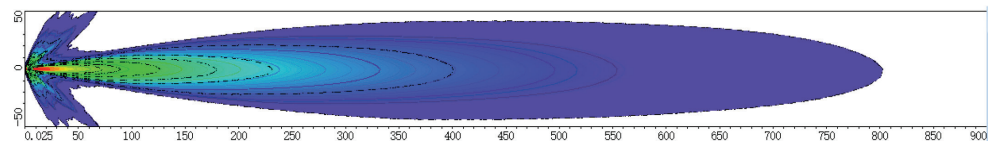

## PROGRAM OVERVIEW

Product Image	Variant	Description	Position Light Colour	Part Number
	HELLA X-TREME 4.3" LED Cubes	XT-4C Set with Combo beam with lateral position light	White or amber (connection optional)	358233801
		XT-4S Set with Spot beam with lateral position light		358233811
		XT-4F Set with Flood Beam with lateral position light		358233821
	HELLA X-TREME 4.3" LED Cubes - Amber	XT-4A Amber lens with Spot Beam with lateral position light	White or amber (connection optional)	358233921

# ILLUMINATION

The light distribution shows two operational headlamps.

HELLA X-Treme 3.6 inch - Combo

HELLA X-Treme 3.6 inch - Spot

HELLA X-Treme 3.6 inch - Flood

HELLA X-Treme 3.6 inch - Amber - Spot