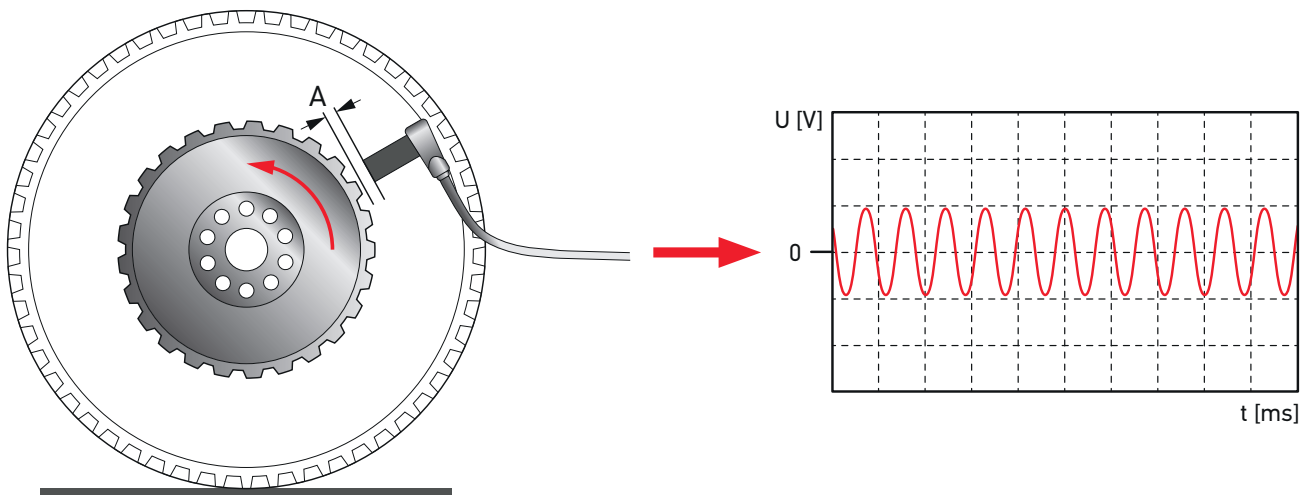

When the polar wheel starts to spin it generates a signal in the form of alternating current, this signal is used by the ABS modulator to prevent the wheels from locking when the service brake is applied, by reducing the braking force on the respective wheels or for the ASR (Anti Slip Regulation) system to apply the braking forces to the traction wheels that slip.

## FUNCTIONAL DIAGRAM

The wheel speed sensors are mounted directly above the pulse wheel connected to the wheel hub. The pole pin, which is surrounded by a winding is connected to a permanent magnet, whose magnetic effect extends to the pole wheel. The rotational movement of the pulse wheel and the associated change of tooth and tooth gap causes a change in the magnetic flux through the pole pin and the winding. This changing magnetic field induces a measurable alternating voltage in the winding.