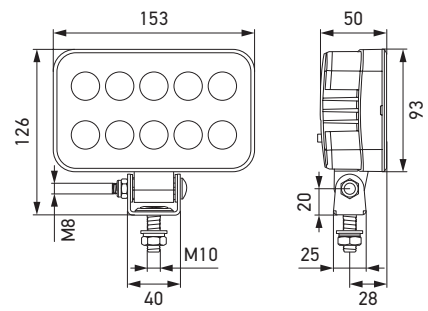

## Technical data

Rated voltage	Multi voltage
Operating voltage	12 V / 24 V
Current consumption	1.4 A (12 V)/0.8 A (24 V)
Power consumption	Max. 18 W (1,350 lm)
Light function	Close-range
Light source	LED
Colour temperature	6,500 K
Material	Corrosion-free plastic housing
Weight	450 g
Temperature range	-40°C to +50°C
Degree of protection	IP 6K7, IP 6K9K
Type approval	ECE-R10, UKCA, ADR / GGVSEB
Mounting	Upright or pendant
Connection	500 mm cable with open end

## Dimensional sketch

With long mounting bracket

With short mounting bracket