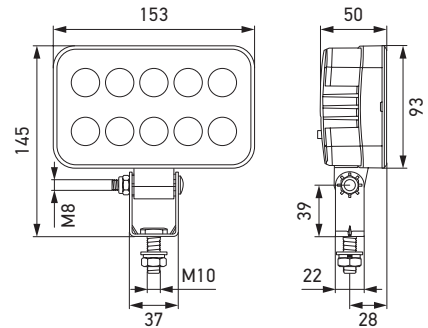

TECHNICAL DETAILS

Technical data

Rated voltage	Multi voltage
Operating voltage	12 V / 24 V
Current consumption	1.4 A (12 V)/0.8 A (24 V)
Power consumption	Max. 18 W (1,350 lm)
Light function	Close-range
Light source	LED
Colour temperature	6,500 K
Material	Corrosion-free plastic housing
Weight	450 g
Temperature range	-40°C to +50°C
Degree of protection	IP 6K7, IP 6K9K
Type approval	ECE-R10, UKCA, ADR / GGVSEB
Mounting	Upright or pendant
Connection	500 mm cable with open end

Dimensional sketch

With long mounting bracket