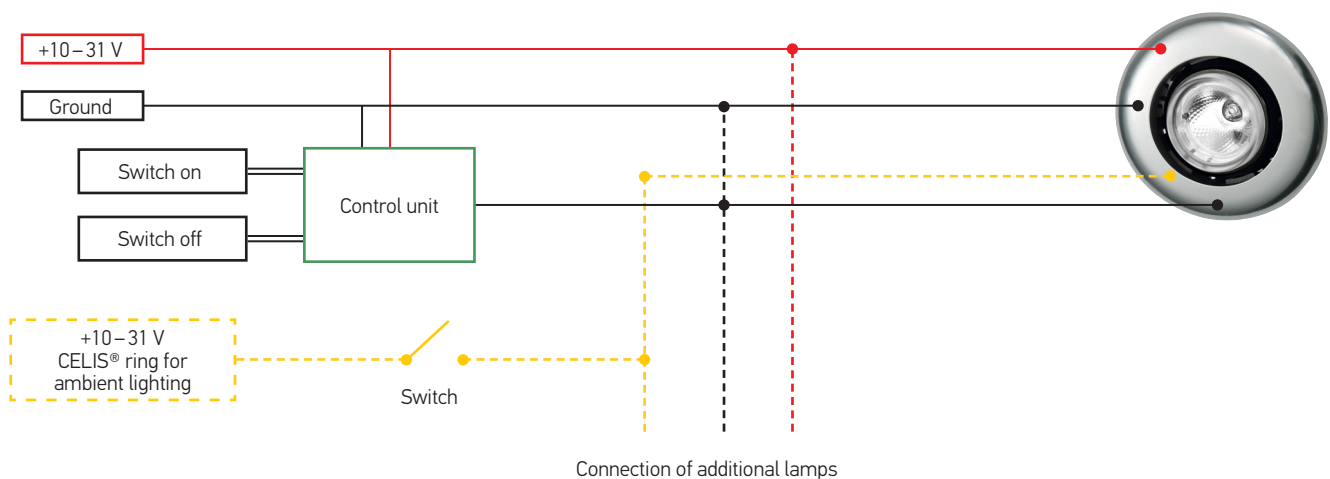

LIGHT DISTRIBUTION

CONNECTION DIAGRAMS

Without dimming control unit

With dimming control unit

TECHNICAL DETAILS

| Technical data | |
|-------------------------|--|
| Operating voltage range | Multi-voltage (10–31 V) |
| Rated voltage | 12 V and 24 V |
| Current consumption | Approx. 0.20 A |
| Power consumption | 2.5 W |
| Colour temperature | Warm white |
| Protection class | IP 3X |
| Mounting | Choice of screw or spring clip fastening |

Dimensional sketch

PROGRAM OVERVIEW

| Product picture | Cover colour | Mounting | Part number | Packaging unit |
|---|--------------|--|------------------------|----------------|
|  | White | Flush mounting, adjustable | 2JA 343 790-301 | 1 |
|  | Black | Flush mounting, adjustable | 2JA 343 790-311 | 1 |
| | | Flush mounting, adjustable with white CELIS® ring for ambient lighting | 2JA 343 790-711 | 1 |