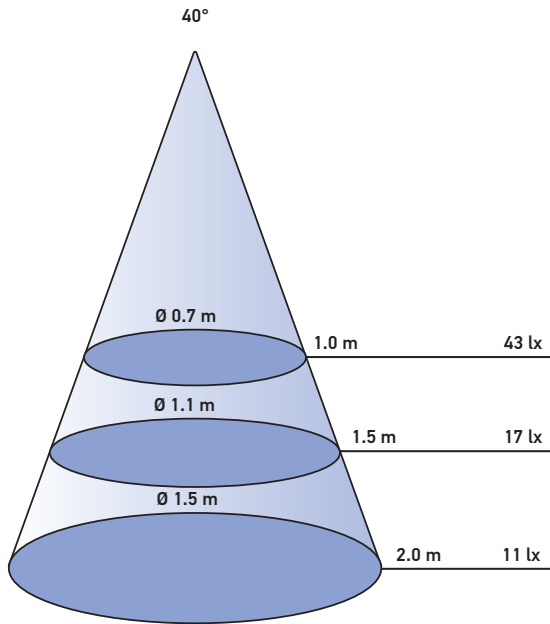

LIGHT DISTRIBUTION