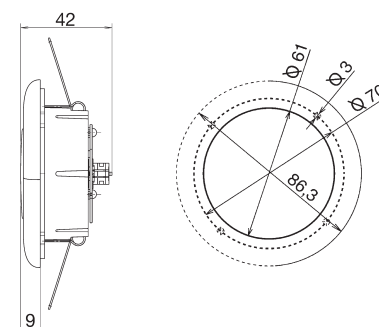

LIGHT DISTRIBUTION

CONNECTION DIAGRAMS

Without dimming control unit

With dimming control unit

TECHNICAL DETAILS

| Technical data | |
|-------------------------|--|
| Operating voltage range | Multi-voltage (10–31 V) |
| Rated voltage | 12 V and 24 V |
| Current consumption | Approx. 0.20 A |
| Power consumption | 2.5 W |
| Colour temperature | Warm white |
| Protection class | IP 3X |
| Mounting | Choice of screw or spring clip fastening |

Dimensional sketch

PROGRAM OVERVIEW

| Product picture | Cover colour | Mounting | Part number | Packaging unit |
|---|--------------|--|------------------------|----------------|
|  | White | Flush mounting, adjustable | 2JA 343 790-301 | 1 |
|  | Black | Flush mounting, adjustable | 2JA 343 790-311 | 1 |
| | | Flush mounting, adjustable with white CELIS® ring for ambient lighting | 2JA 343 790-711 | 1 |