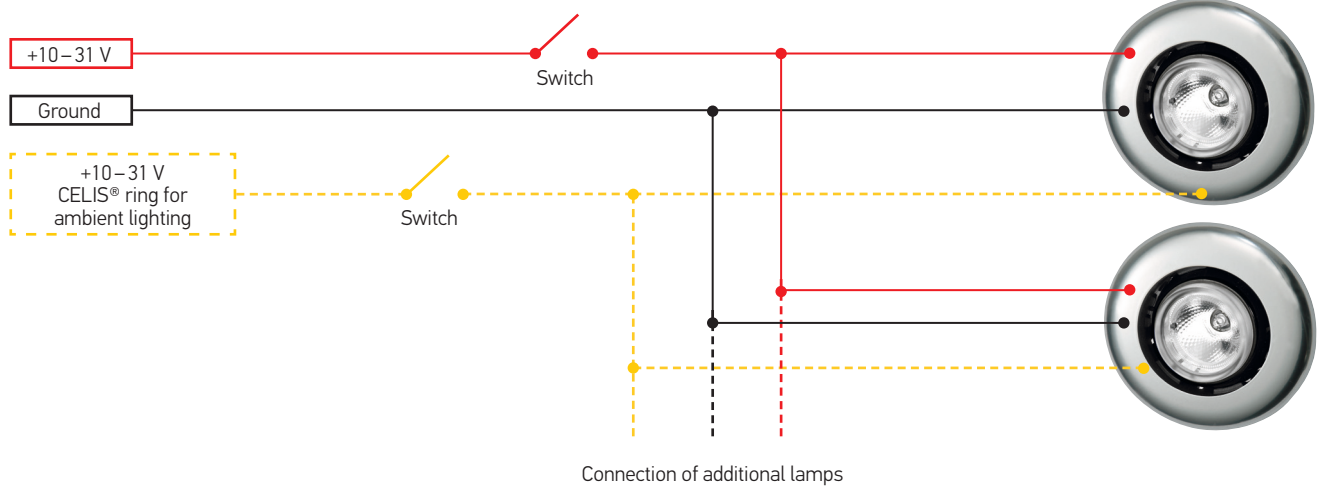

BRIEF INFORMATION

LED interior lamp / spotlight 343 790

- › Optimum light output thanks to power LED and precision reflector
- › Particularly impact-resistant frame
- › With CELIS® ring for ambient lighting

PRODUCT FEATURES

The LED interior lamp offers optimum light output thanks to its combination of power LED and precision reflector. The electronics of the lamp also enable a dimming function, which contributes to a relaxed atmosphere and creates indirect ambient lighting.

The clear lens and also the various frame colours that are on offer round off the design of the spotlight. The shatterproof frame made of impact-resistant plastic (PC) is available in black, white or silver.

LIGHT DISTRIBUTION

CONNECTION DIAGRAMS

Without dimming control unit

With dimming control unit

TECHNICAL DETAILS

| Technical data | |
|-------------------------|--|
| Operating voltage range | Multi-voltage (10–31 V) |
| Rated voltage | 12 V and 24 V |
| Current consumption | Approx. 0.20 A |
| Power consumption | 2.5 W |
| Colour temperature | Warm white |
| Protection class | IP 3X |
| Mounting | Choice of screw or spring clip fastening |