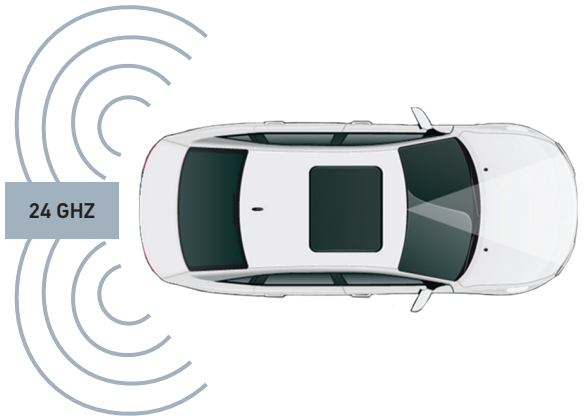

The rear pre-crash system tracks vehicles approaching from behind and, in the event of an imminent collision, pre-activates safety measures such as airbags, seat belts, etc.

Vehicle exit assistant function

The vehicle exit assistant monitors the area to the right and left of the car doors; both, on the driver and the passenger sides, in the front and back. The function warns the occupants if the car door cannot be opened safely.

DRIVER ASSISTANCE SYSTEMS

BLIND SPOT DETECTION

Identifies and warns of approaching vehicles in blind spot

Identifies and warns of approaching vehicles from afar

24 GHz Radar

ADVANTAGES

- Single PCB solution with cost-optimised system architecture realisation of robust end customer-valued function packages based on 24 GHz (e.g. lane change assist, blind spot detection, ...)
- Optimised detection and separation of relevant objects
- Reduced sensor size and weight, significant package reduction
- Best sensor vehicle integration solutions with optimal RADAR behavior behind dashboard