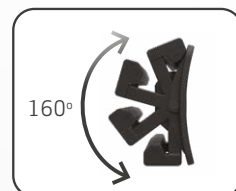

Featuring the latest high-performance COB LED technology, NOVA R has been upgraded from 1500 lumen to 2000 lumen providing even more light - for the same price. With an upgraded battery capacity, the operating time has doubled which enables you to use the lamp for up to 20 hours depending on the light output. The light dimmer function makes it possible to adjust the light into five different steps.

The lamp is easy to carry and is ergonomically designed for a good grip on the handle, which is also equipped with powerful integrated magnets for flexible mounting. Due to the flexible handle the NOVA R can be placed in different positions to obtain the desired lighting angle. The handle is designed for direct mounting on the TRIPOD or the SCAFFOLDING BRACKET.

As an extra feature, NOVA R has a built-in power bank with USB outlet to charge mobile devices.

The housing is made of sturdy die-casted aluminium and resistant to strokes, shocks and vibrations. The durable construction approves NOVA R to ROUGH SERVICE USE which makes it perfect for the demanding, rough working environment.

- Rechargeable COB LED work light, up to 2000 lumen
- Ultra-slim and compact design
- Light dimmable in 5 steps
- Bracket with built-in magnetic function
- Built-in power bank

TECHNICAL SPECIFICATION

Type	COB-LED
Light distribution	3000 lux@0.5m
Light output	200-2000 lumens
Operating time	2-20 hrs
Battery	7.3V/4000 mAh Li-ion
Charging time	5 hrs
Protection class	IP67
Impact protection	IK07
Weight	790 g

DESIGNED BY
SCANGRIP
IN DENMARK

NOVA R

Item no. 03.5456AU

EAN: 5708997005309