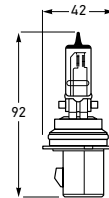

HALOGEN GLOBES - HB5						
Part Number		Voltage	Power Consumption	Base	ADR 51/00 Category	*Rated Life T_c (Hrs)
CC1265/55LL 8GJ 008 824-141		12V	65/55W	PX29t	-	<table border="0"> <tr> <td>LOGLIFE</td> <td>STANDARD</td> </tr> <tr> <td>1500</td> <td>700</td> </tr> </table>
Note	SAE Category HB5