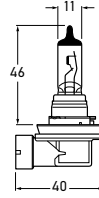

HALOGEN GLOBES - H8						
Part Number	Voltage	Power Consumption	Base	ADR 51/00 Category		
CE1235 8GH 008 356-122	12V	35W	PGJ 19-1	H8