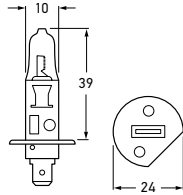

HALOGEN GLOBES - H1						
Part Numbers	Voltage	Power Consumption	Base	ADR 51/00 Category	Pack Qty	
H1-SV50DP2 8GH 211 730-391	12V	55W	P14.5s	H1	Twin	
H1-XWUBLUEDP2 8GH 211 730-401	12V	55W	P14.5s	H1	Twin	
H1-PW100DP2 8GH 211 730-421	12V	55W	P14.5s	H1	Twin	
H1-LLDP2 8GH 178 555-381	12V	55W	P14.5s	H1	Twin	
H1-LL-24VDP2 8GH 178 555-414	24V	70W	P14.5s	H1	Twin	

HALOGEN GLOBES - H1						
Part Numbers	Voltage	Power Consumption	Base	ADR 51/00 Category	*Rated Life T_c (Hrs)	
C2470LTS 8GH 002 089-492	24V	70W	P14.5s	H1	LONGLIFE 1200	STANDARD 650
C1255LL 8GH 002 089-352	12V	55W	P14.5s	H1	LONGLIFE 1250	STANDARD 400

HALOGEN GLOBES - H1						
Part Numbers	Voltage	Power Consumption	Base	ADR 51/00 Category	Pack Qty	
C12100 8GH 002 089-152	12V	100W	P14.5s	-	-	
C12100BL 8GH 002 089-154	12V	100W	P14.5s	-	-	
C24100 8GH 002 089-452	24V	100W	P14.5s	-	-	
C24100BL 8GH 002 089-454	24V	100W	P14.5s	-	-	
C1255 8GH 002 089-131	12V	55W	P14.5s	H1	-	
C1255BL 8GH 002 089-132	12V	55W	P14.5s	H1	-	
C2455 8GS 910 367-001	24V	55W	P14.5s	-	-	
C2470 8GH 002 089-252	24V	70W	P14.5s	H1	-	
C2470BL 8GH 002 089-254	24V	70W	P14.5s	H1	-