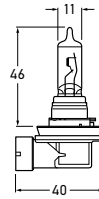

HALOGEN GLOBES - H9						
Part Numbers	Voltage	Power Consumption	Base	ADR 51/00 Category	Pack Qty	
H9-SV50DP2 8GH 211 730-541	12V	65W	PGJ 19-5	H9	Twin	
H9-XWUBLUEDP2 8GH 211 730-551	12V	65W	PGJ 19-5	H9	Twin	
H9-PW100DP2 8GH 211 730-571	12V	65W	PGJ 19-5	H9	Twin	
H9-LLDP2 8GH 211 730-581	12V	65W	PGJ 19-5	H9	Twin	
CF1265 8GH 008 357-002	12V	65W	PGJ 19-5	H9	-