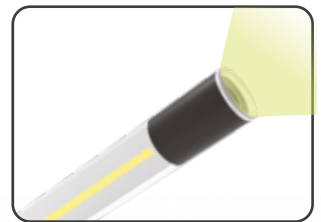

## Rechargeable inspection hand lamp with top spot light

LINE LIGHT R is an extremely powerful inspection light and flashlight in one. LINE LIGHT R is sturdy and endures even strong strokes and shocks from daily use in the rough workshop environment.

Compared to the previous model, the light output of LINE LIGHT R has been **increased from 400 lumen to 600 lumen**.

The slim design with a diameter of only Ø25mm makes it possible to illuminate even hard to reach compact areas.

By means of a built-in prism, LINE LIGHT R concentrates the light in a 75° beam angle providing an extremely bright and powerful illumination of the specific working area. Avoid blinding during work and adjust the beam angle to provide optimal work light at the specific work area.

LINE LIGHT R is made in Denmark.

- Improved light output (600 lumen) increased by 50%
- Powerful inspection light and flashlight in one
- Rechargeable with up to 4h operation time
- Sturdy and waterproof IP65
- New magnetic, electronic switch
- Ultra-slim design (Ø25mm) allows inspection in even the most inaccessible places
- Flexible positioning with adjustable hook with magnet
- Flexible gooseneck fixtures available as optional accessories