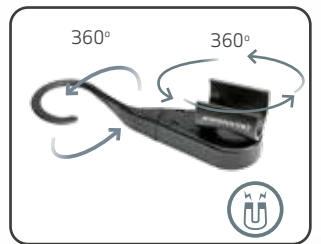

## Rechargeable inspection hand lamp with top spot light

LINE LIGHT R is an extremely powerful inspection light and flashlight in one. LINE LIGHT R is sturdy and endures even strong strokes and shocks from daily use in the rough workshop environment.

Compared to the previous model, the light output of LINE LIGHT R has been **increased from 400 lumen to 600 lumen**.

The slim design with a diameter of only Ø25mm makes it possible to illuminate even hard to reach compact areas.

By means of a built-in prism, LINE LIGHT R concentrates the light in a 75° beam angle providing an extremely bright and powerful illumination of the specific working area. Avoid blinding during work and adjust the beam angle to provide optimal work light at the specific work area.

LINE LIGHT R is made in Denmark.

- Improved light output (600 lumen) increased by 50%
- Powerful inspection light and flashlight in one
- Rechargeable with up to 4h operation time
- Sturdy and waterproof IP65
- New magnetic, electronic switch
- Ultra-slim design (Ø25mm) allows inspection in even the most inaccessible places
- Flexible positioning with adjustable hook with magnet
- Flexible gooseneck fixtures available as optional accessories