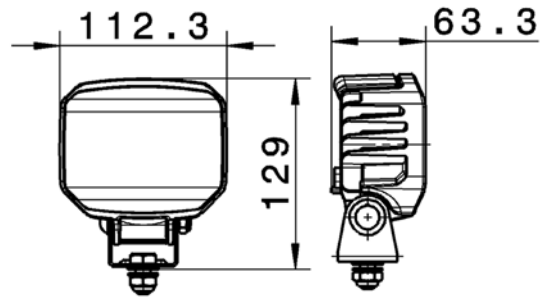

TECHNICAL DETAILS

Technical specifications

Operating voltage	Multi-voltage 9–33 V
Recommended inclination angle	10°–12°
Light source	6 high-power LEDs
Power consumption	22 W
Light output	1,300 lm
Colour temperature	5,700° Kelvin
Protection class	IP 6K9K and IP 6K7
Type approval	Ⓜ RCM
Housing	Aluminium, painted black

Technical drawing

PRODUCT OVERVIEW

Part number 1GA 996 288 ...	-001	-011	-0&1
Long-range illumination	x		
Close range illumination		x	x
Upright surface-mounting	x	x	x
Heavy-duty bracket			x
DEUTSCH plug	x	x	x
Nylon lens	x	x	x
IP 6K9K/pressure cleaner	x	x	x
IP 6K7/waterproof	x	x	x
Integrated electronics	x	x	x
Overheating protection	x	x	x
Polarity reversal protection	x	x	x